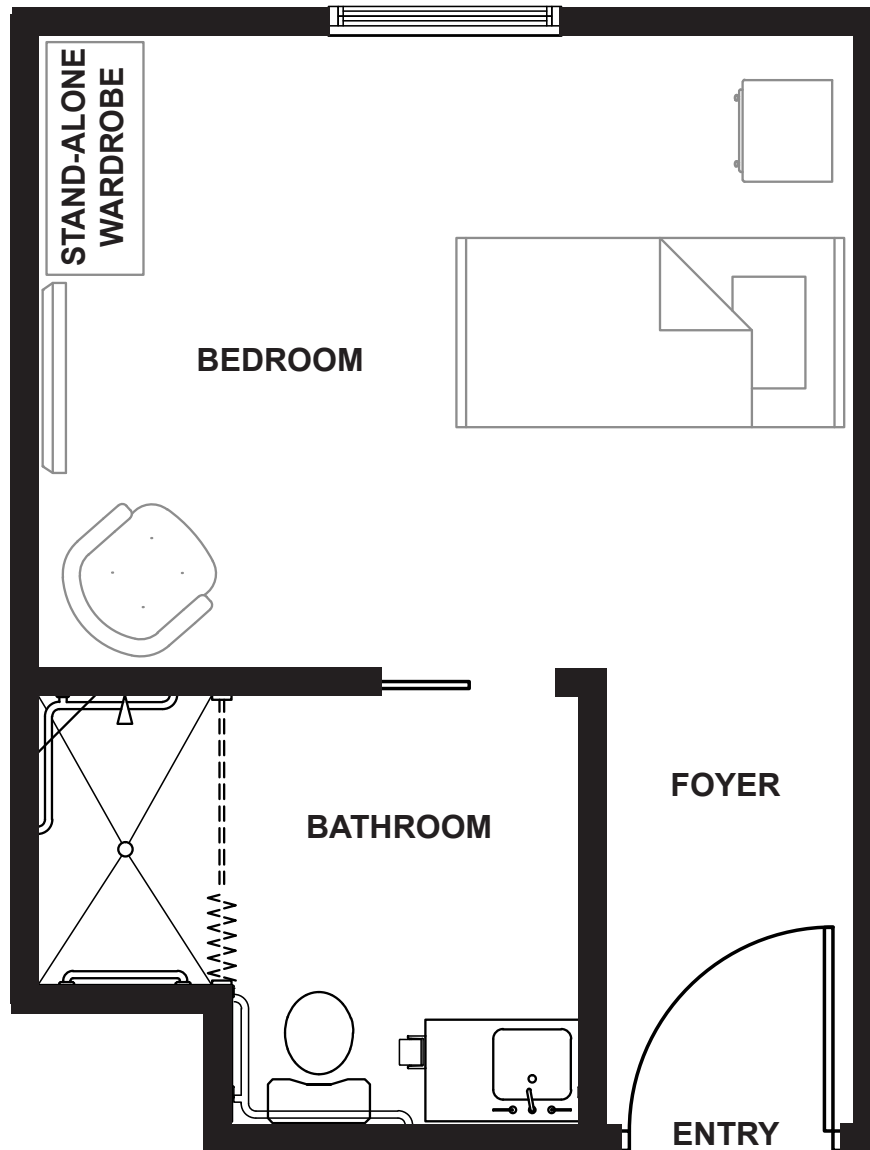

THE CLARITY

Memory Support Studio

APPROXIMATELY 250 SQUARE FEET

2250 JESUS WAY | SARASOTA, FL 34240
(941) 316-6487 | FOUNTAINSOFHOPES.COM

ASSISTED LIVING | MEMORY SUPPORT | SHORT-TERM STAYS